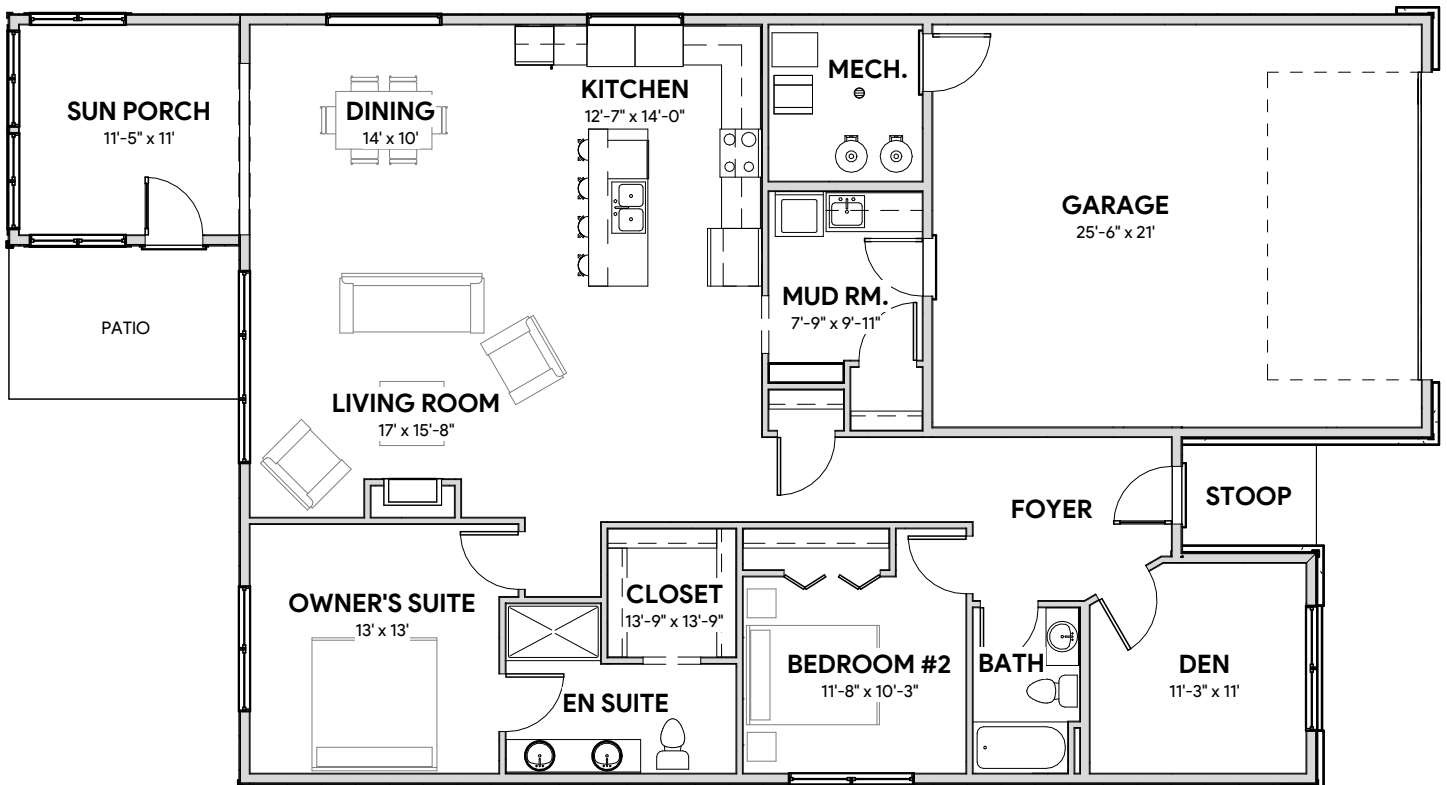

- The Whitefish -

1909 square feet

*ROOM SIZES SUBJECT TO CHANGE WITHOUT NOTICE