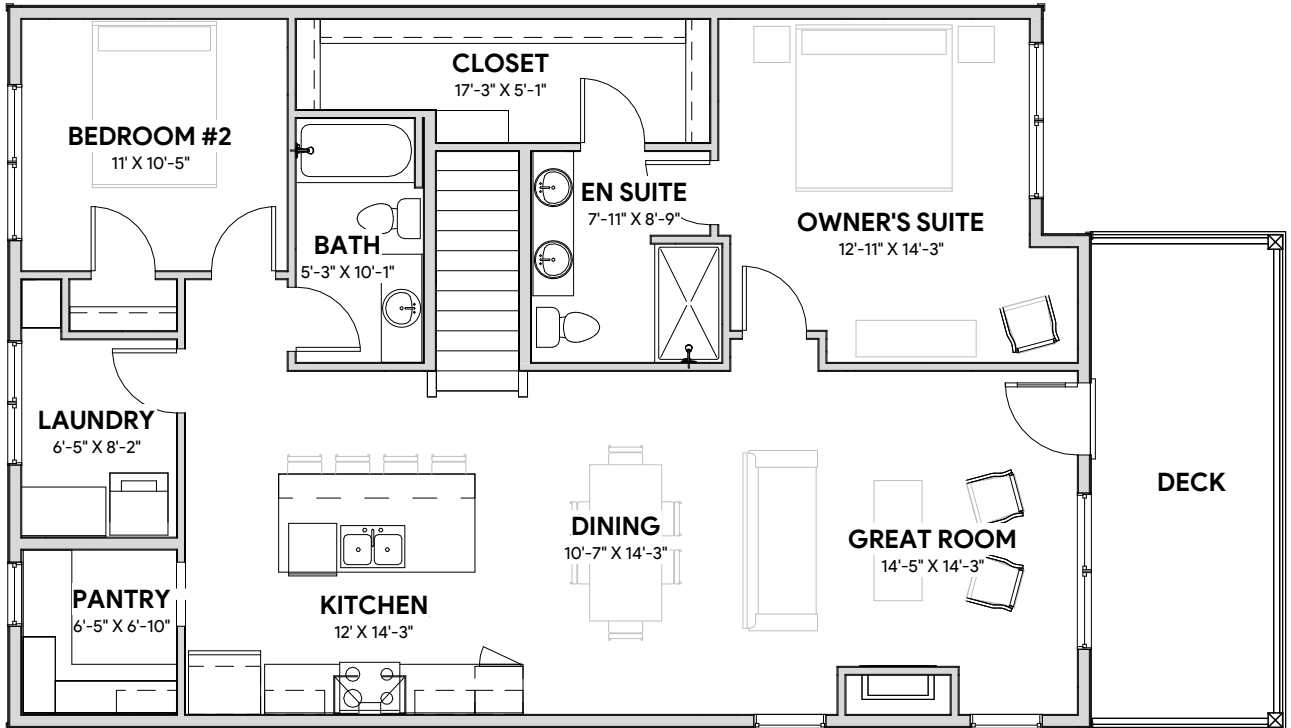

- The Telluride -

2128 square feet

- The Telluride -

2128 square feet

Main Level - 1331 square feet

Lower Level - 797 square feet

*ROOM SIZES SUBJECT TO CHANGE WITHOUT NOTICE