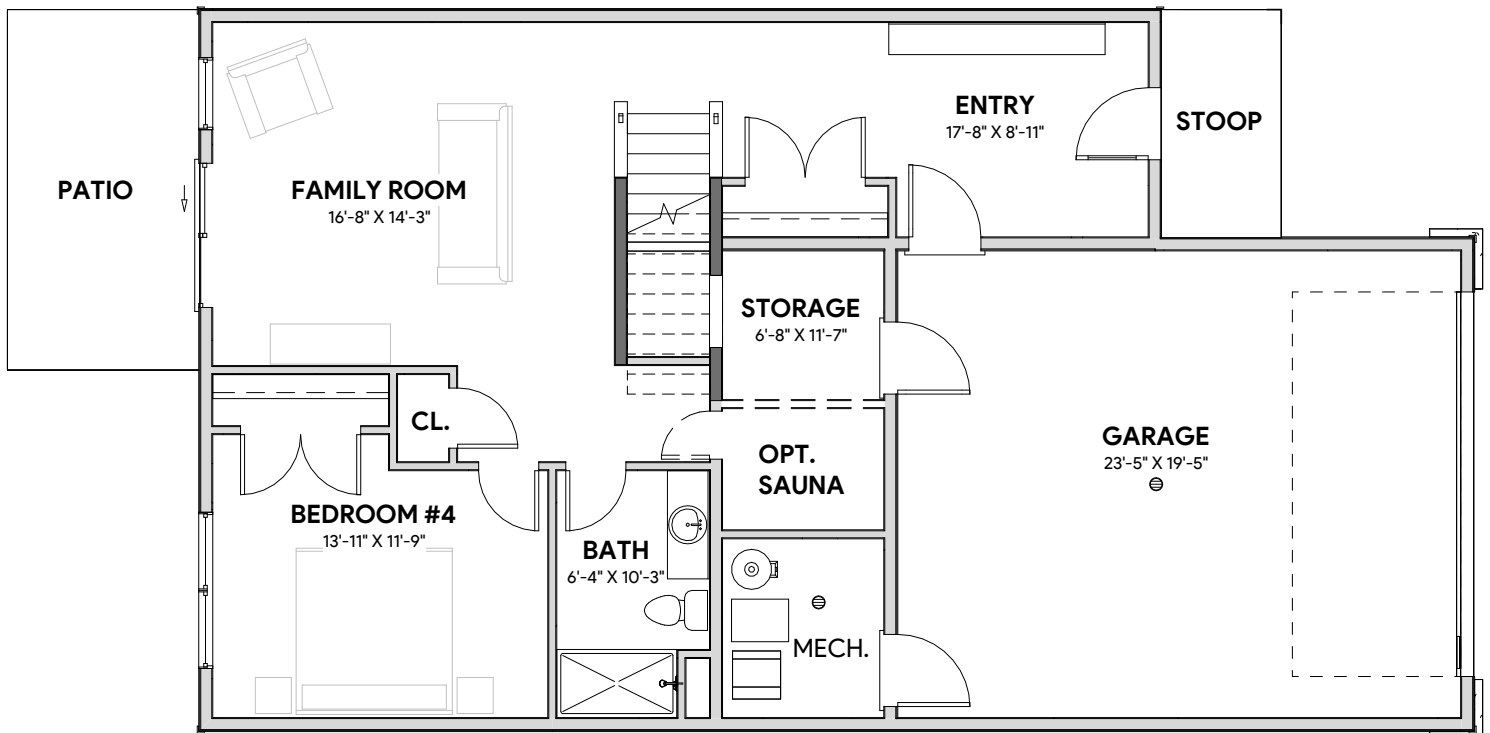

- The Telluride -

2128 square feet

- The Telluride -

2128 square feet

Main Level - 1331 square feet

Lower Level - 797 square feet

*ROOM SIZES SUBJECT TO CHANGE WITHOUT NOTICE