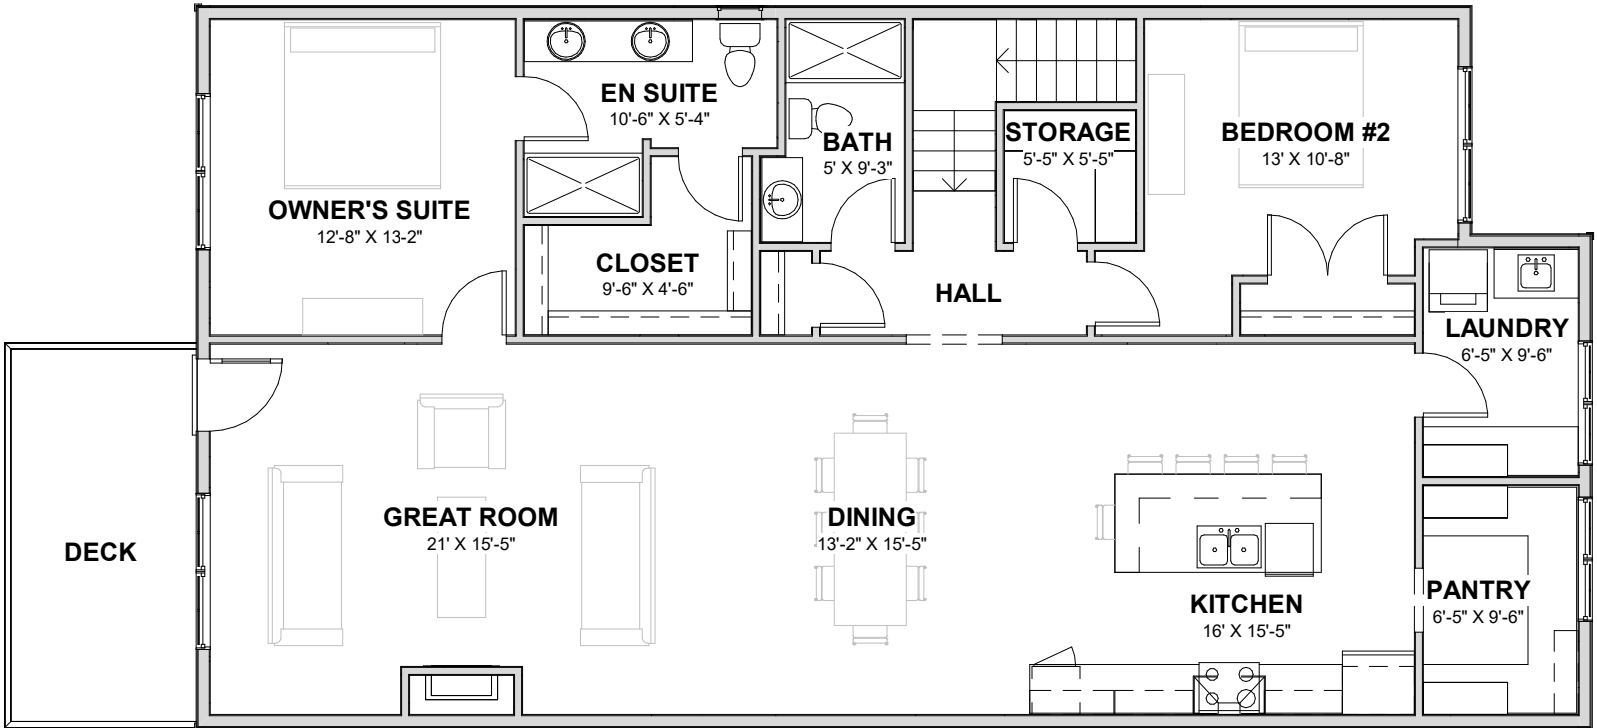

# - The Spirit II -

2723 square feet

# - The Spirit II -

2723 square feet

Main Level - 1633 square feet

Lower Level - 1090 square feet

\*ROOM SIZES SUBJECT TO CHANGE WITHOUT NOTICE