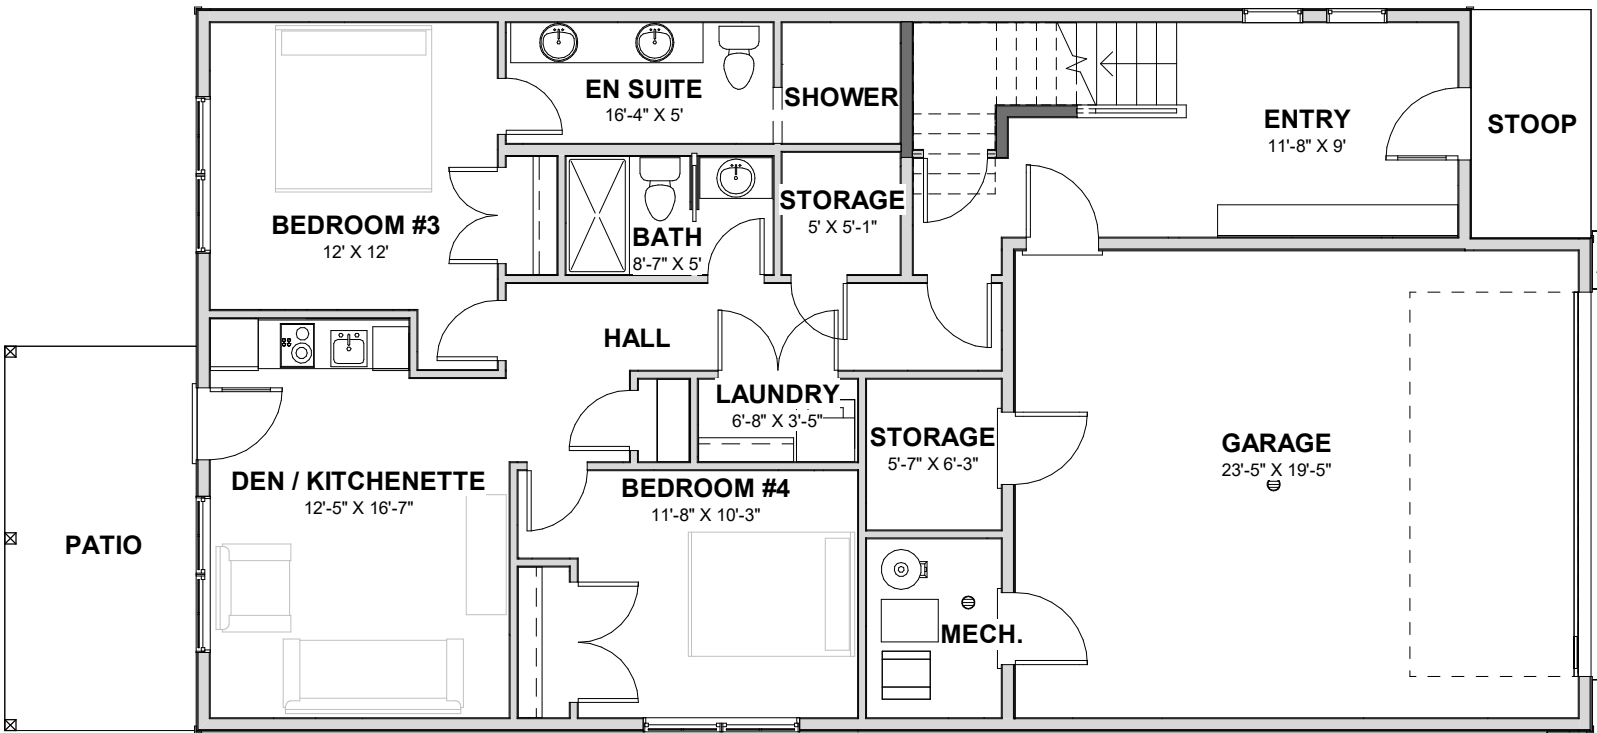

# - The Spirit II -

2723 square feet

# - The Spirit II -

2723 square feet

Main Level - 1633 square feet

Lower Level - 1090 square feet

\*ROOM SIZES SUBJECT TO CHANGE WITHOUT NOTICE