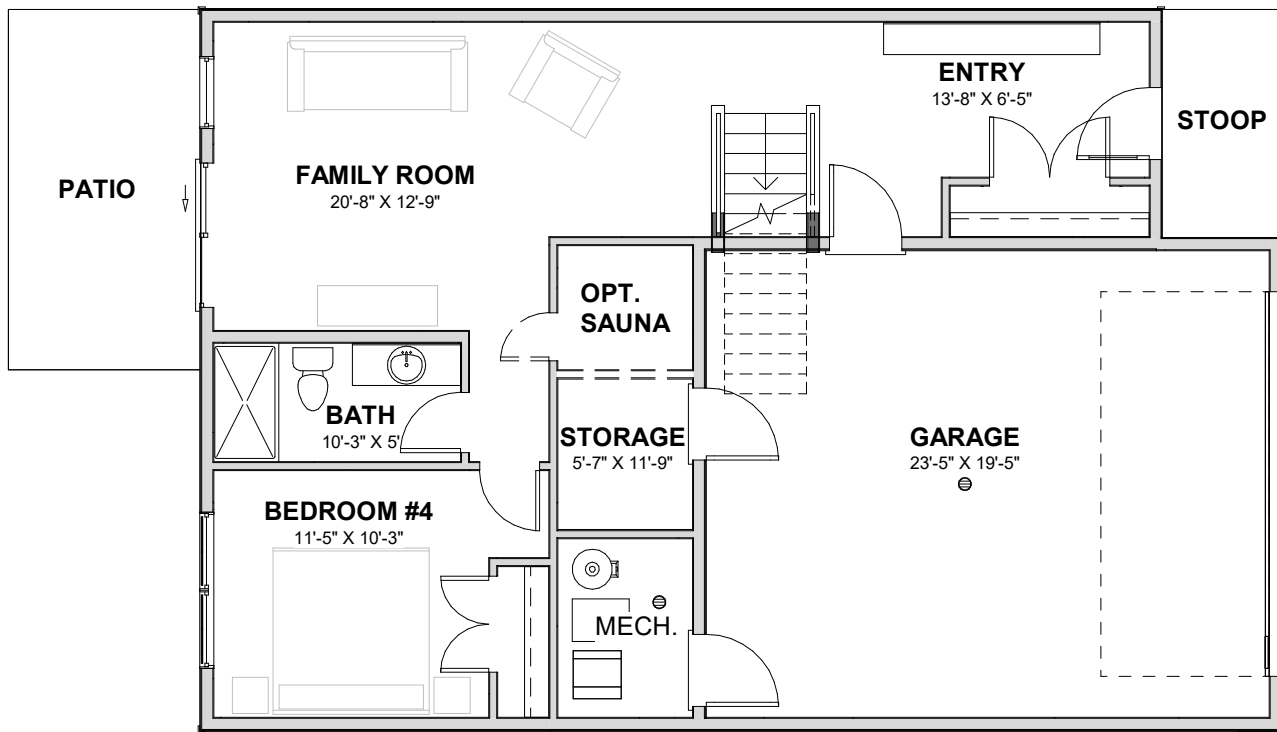

- The Whistler -
2051 square feet

- The Whistler -

2051 square feet

Main Level - 1331 square feet

Lower Level - 720 square feet

*ROOM SIZES SUBJECT TO CHANGE WITHOUT NOTICE