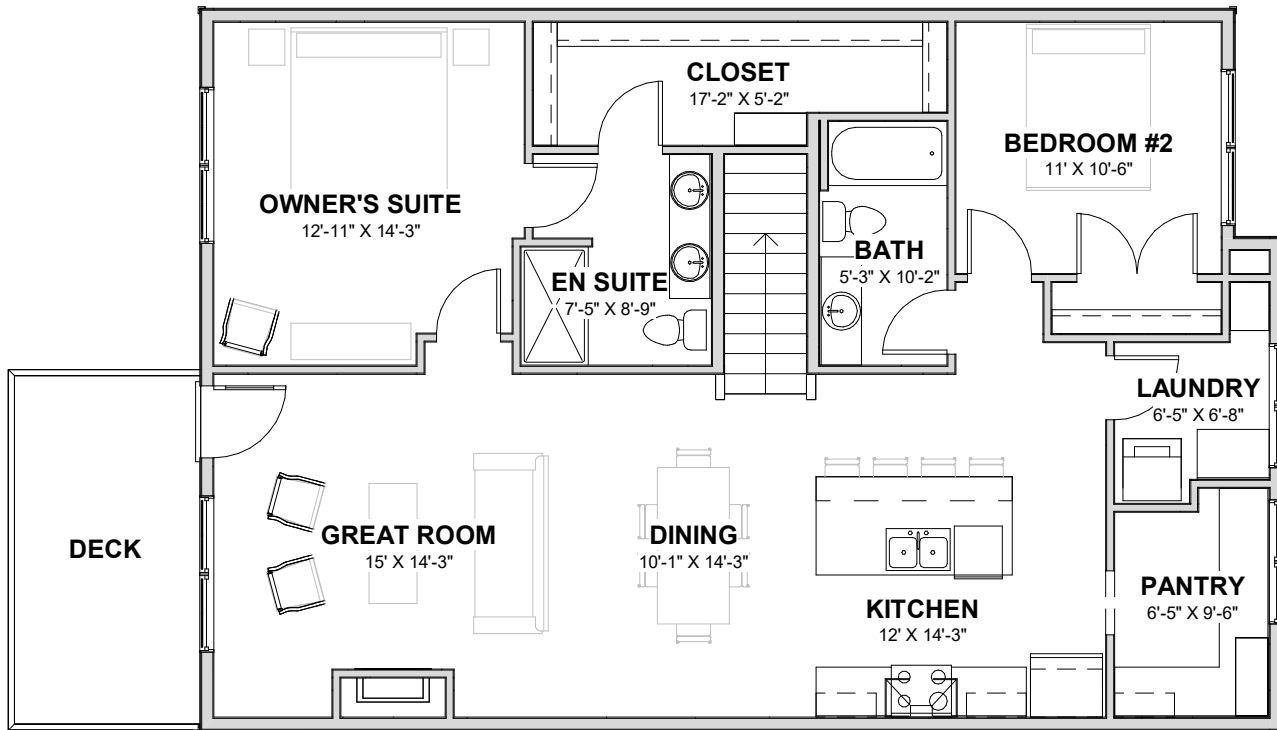

- The Whistler -
2051 square feet

- The Whistler -

2051 square feet

Main Level - 1331 square feet

Lower Level - 720 square feet

*ROOM SIZES SUBJECT TO CHANGE WITHOUT NOTICE