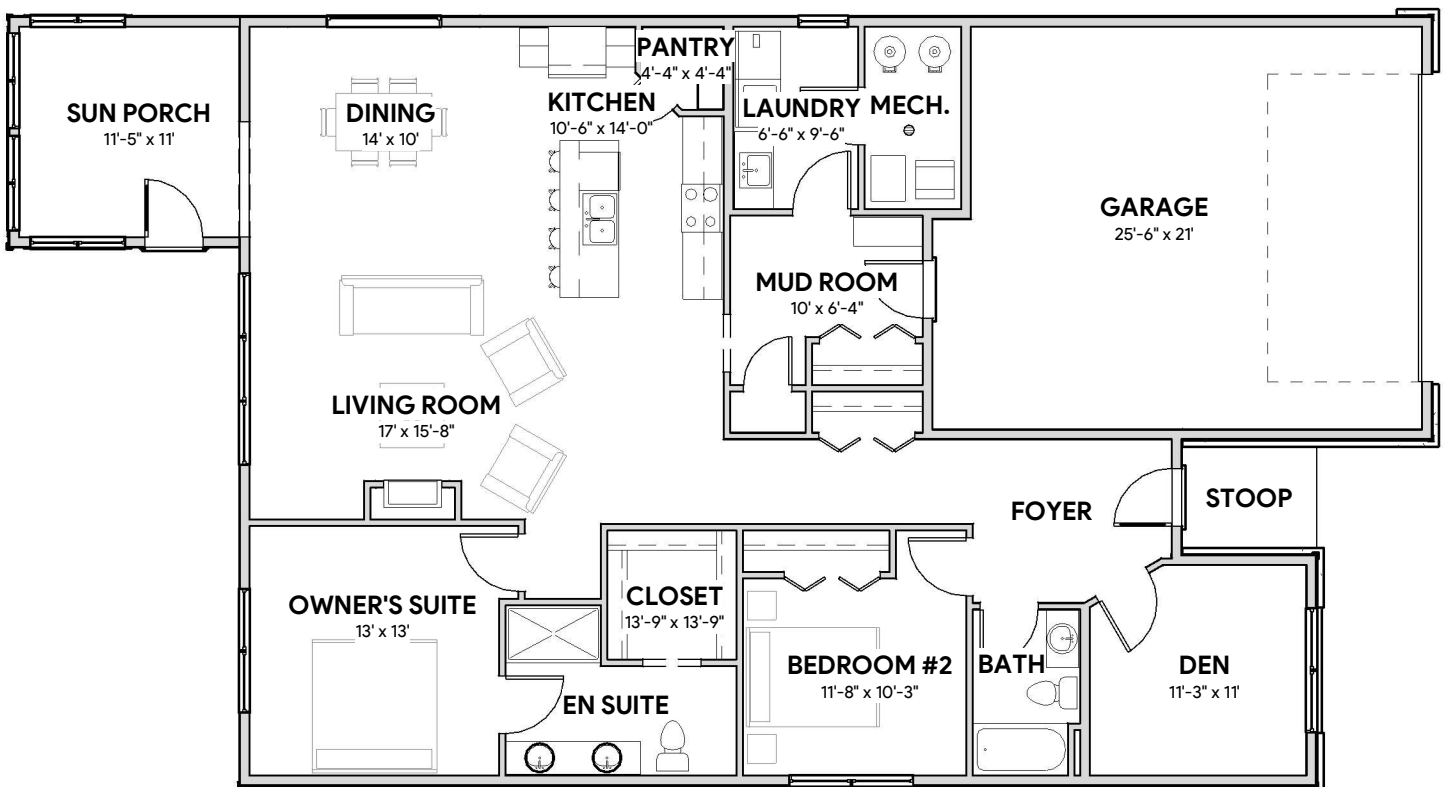

# - The Whitefish -

1873 square feet

\*ROOM SIZES SUBJECT TO CHANGE WITHOUT NOTICE