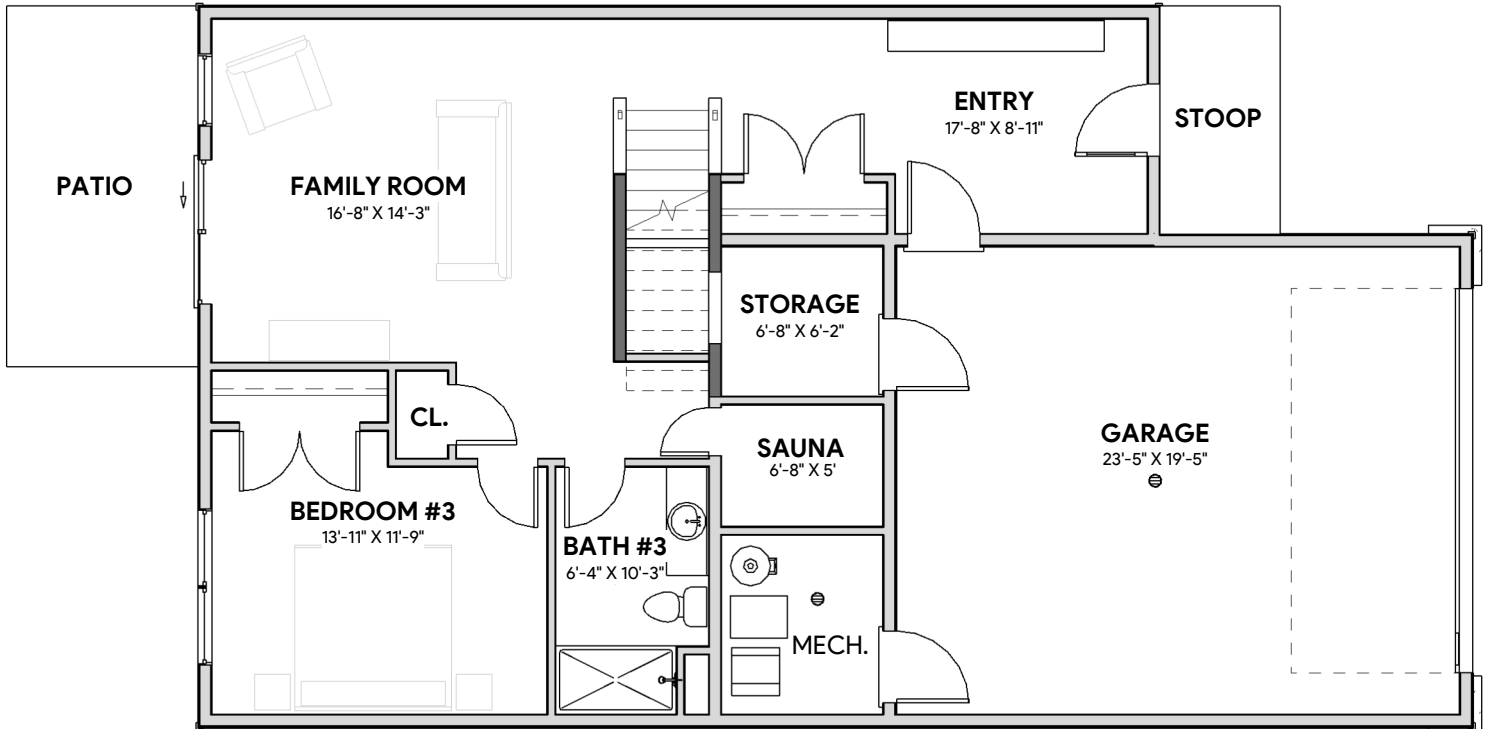

# - The Telluride -

2128 square feet

# - The Telluride -

2128 square feet

Main Level - 1331 square feet

Lower Level - 797 square feet

\*PLANS ARE SUBJECT TO CHANGE WITHOUT NOTICE