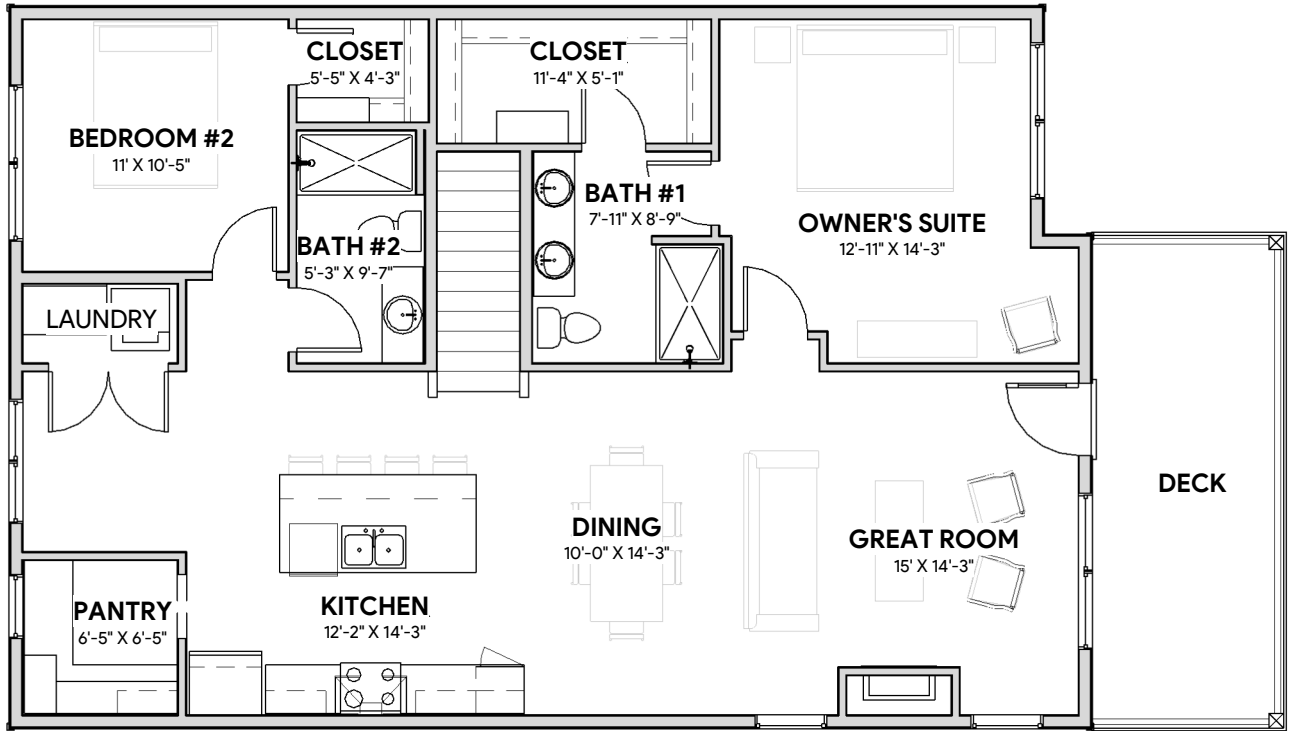

# - The Telluride -

2128 square feet

# - The Telluride -

2128 square feet

Main Level - 1331 square feet

Lower Level - 797 square feet

\*PLANS ARE SUBJECT TO CHANGE WITHOUT NOTICE