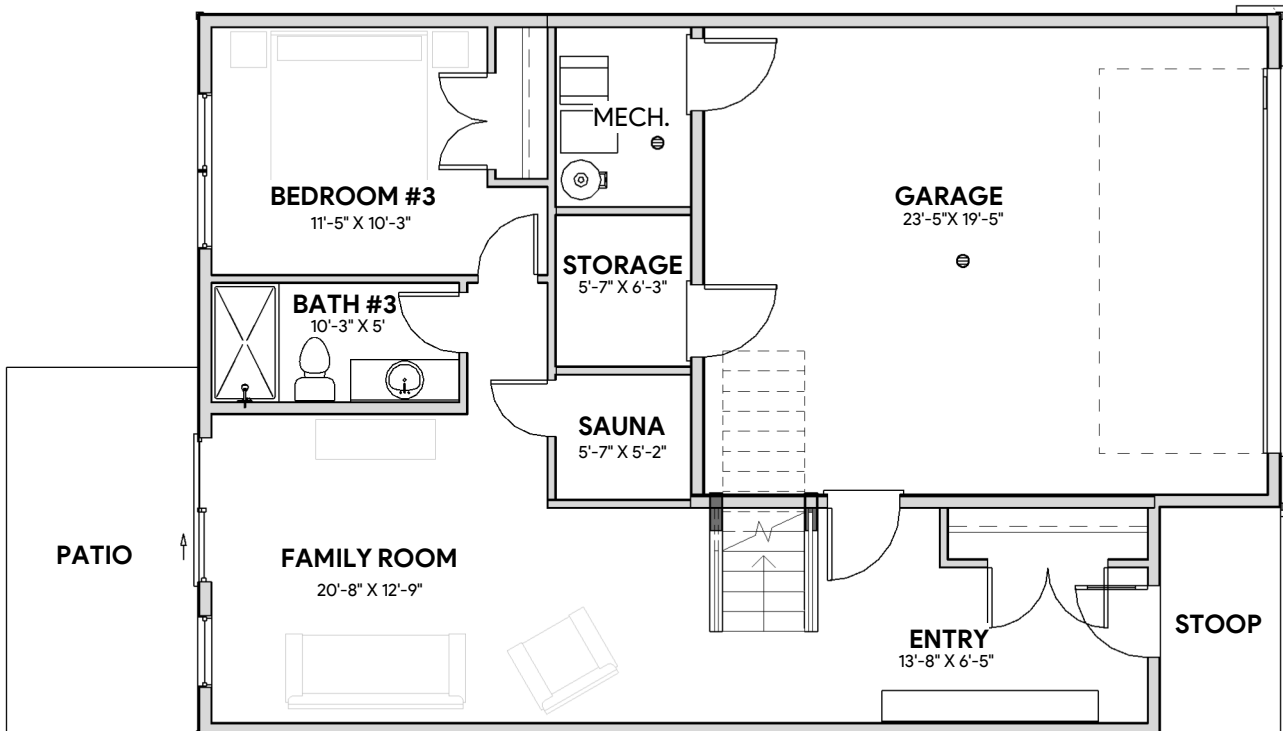

- The Whistler -
2084 square feet

- The Whistler -

2084 square feet

Main Level - 1331 square feet

Lower Level - 753 square feet