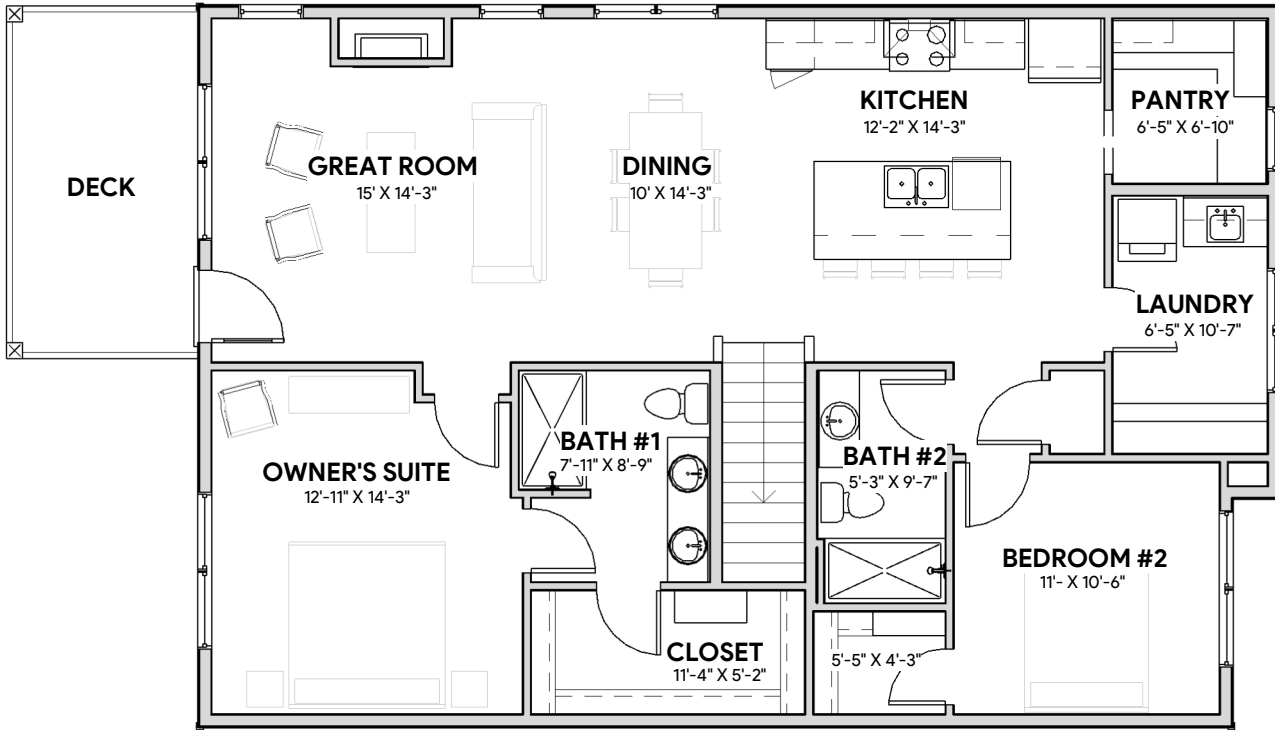

- The Whistler -
2084 square feet

- The Whistler -

2084 square feet

Main Level - 1331 square feet

Lower Level - 753 square feet