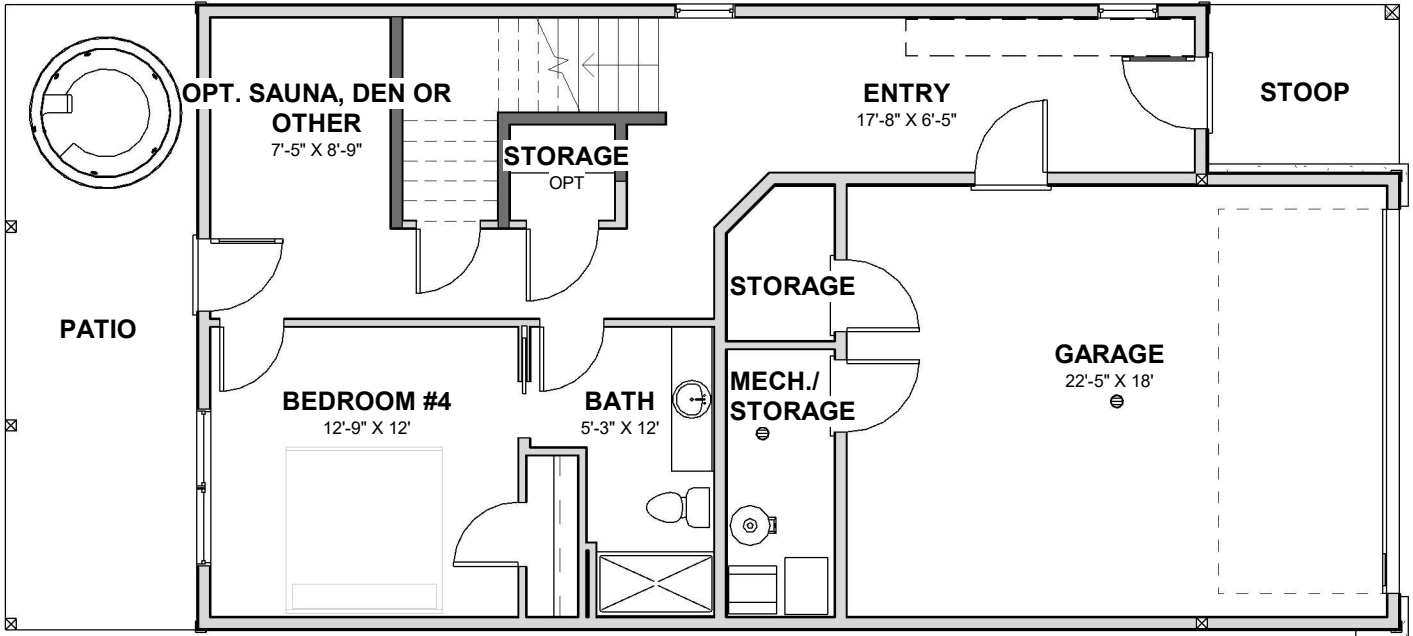

- The Vail -

2842 square feet

Main Level - 1092 square feet

*ROOM SIZES SUBJECT TO CHANGE WITHOUT NOTICE

- The Vail -

2842 square feet

Lower Level - 658 square feet

Upper Level - 1092 square feet

*ROOM SIZES SUBJECT TO CHANGE WITHOUT NOTICE