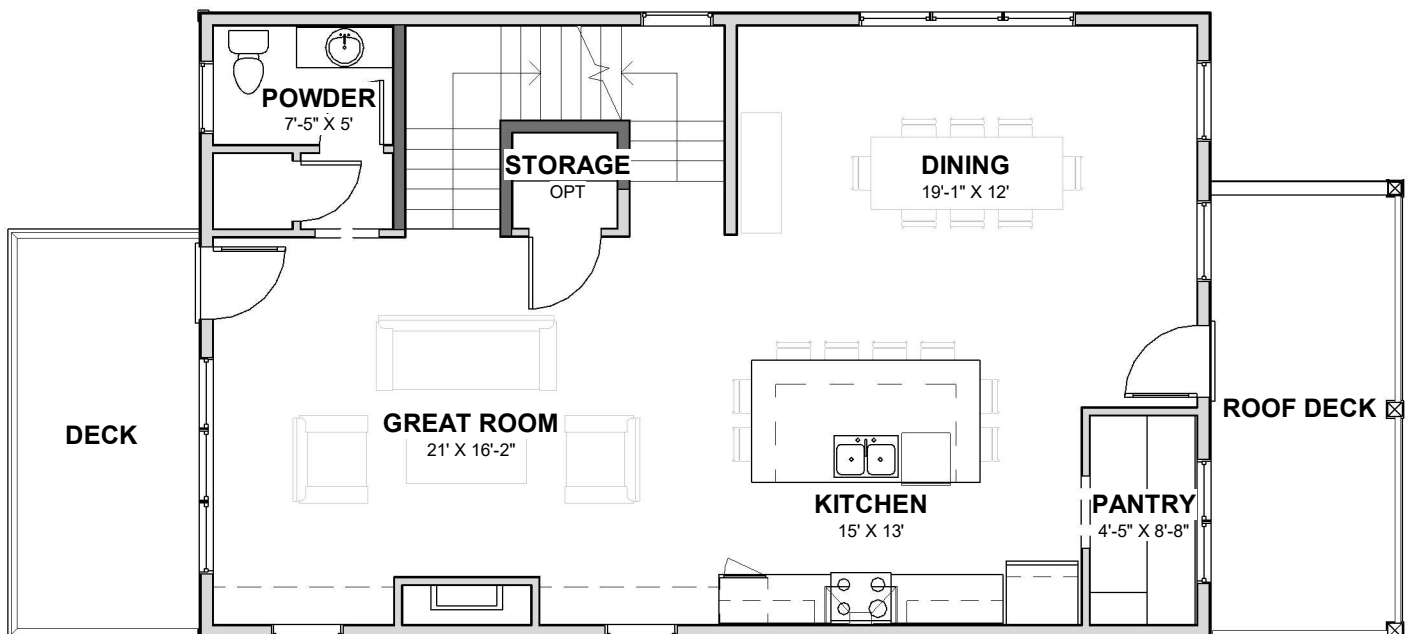

- The Vail -

2842 square feet

Main Level - 1092 square feet

*ROOM SIZES SUBJECT TO CHANGE WITHOUT NOTICE

- The Vail -

2842 square feet

Lower Level - 658 square feet

Upper Level - 1092 square feet

*ROOM SIZES SUBJECT TO CHANGE WITHOUT NOTICE