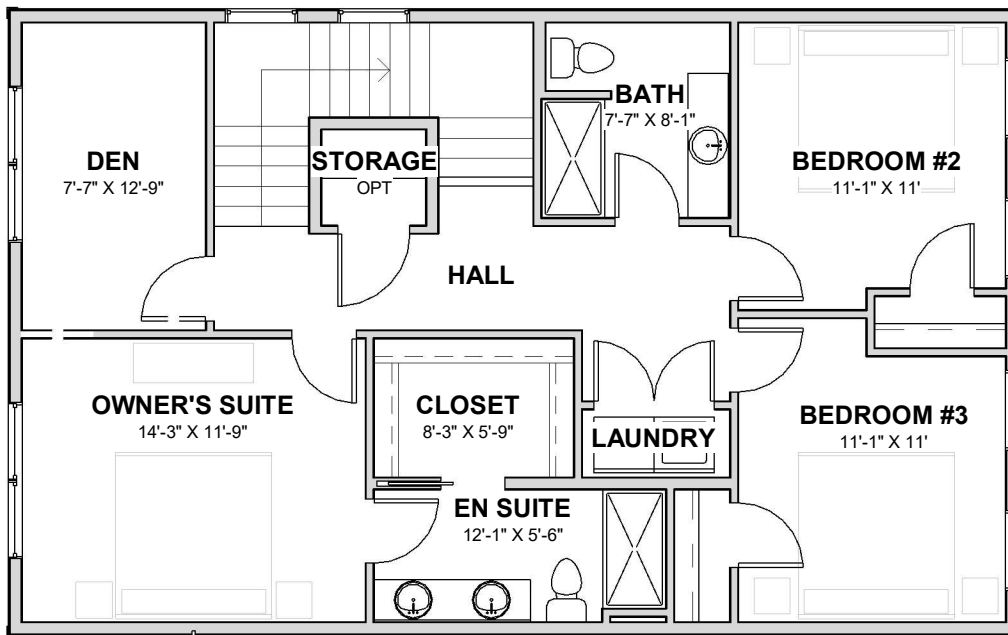

- The Vail -

2842 square feet

Main Level - 1092 square feet

*ROOM SIZES SUBJECT TO CHANGE WITHOUT NOTICE

- The Vail -

2842 square feet

Lower Level - 658 square feet

Upper Level - 1092 square feet

*ROOM SIZES SUBJECT TO CHANGE WITHOUT NOTICE