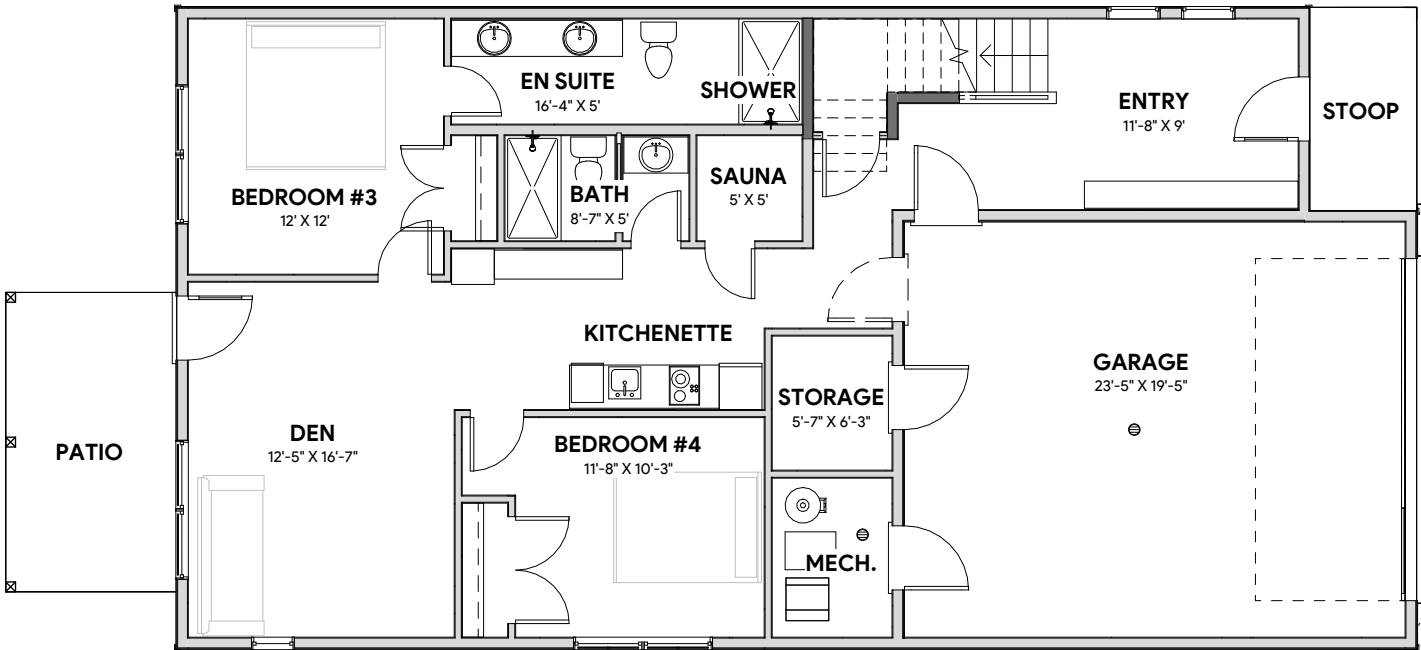

- The Spirit II -

2762 square feet

- The Spirit II -

2762 square feet

Main Level - 1693 square feet

Lower Level - 1069 square feet

*ROOM SIZES SUBJECT TO CHANGE WITHOUT NOTICE