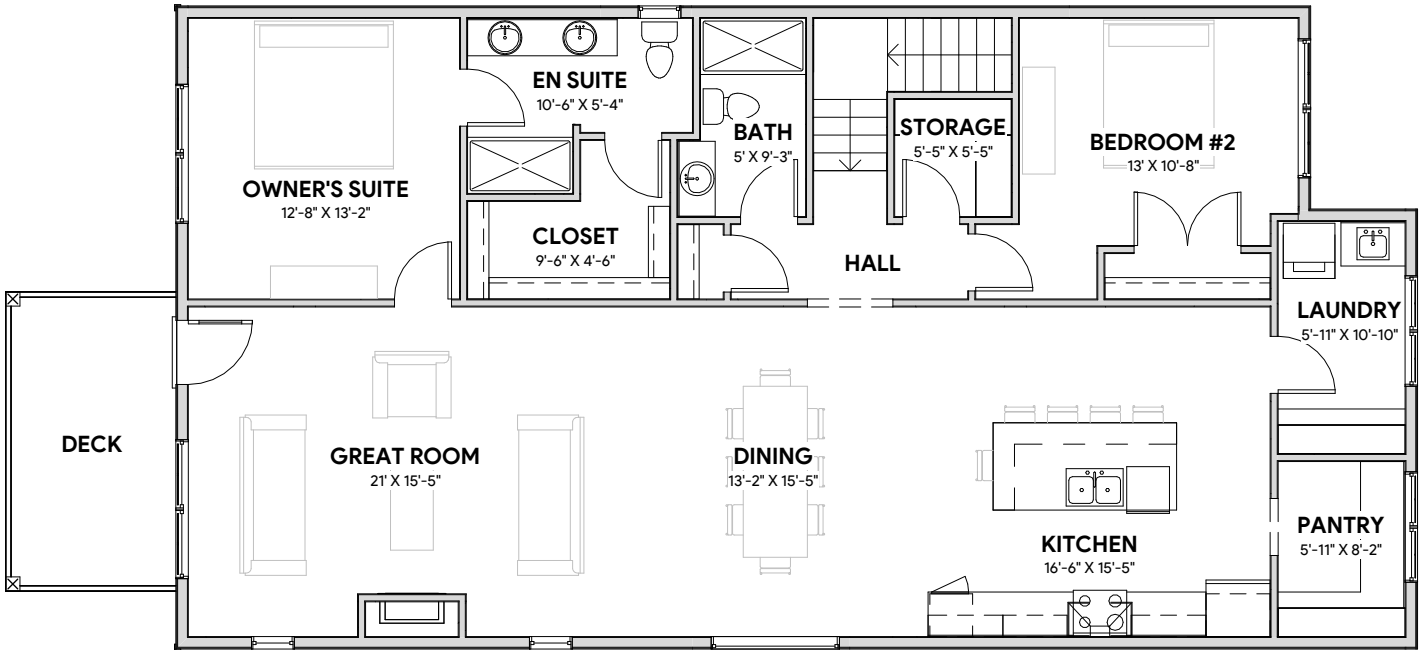

- The Spirit II -

2762 square feet

- The Spirit II -

2762 square feet

Main Level - 1693 square feet

Lower Level - 1069 square feet

*ROOM SIZES SUBJECT TO CHANGE WITHOUT NOTICE